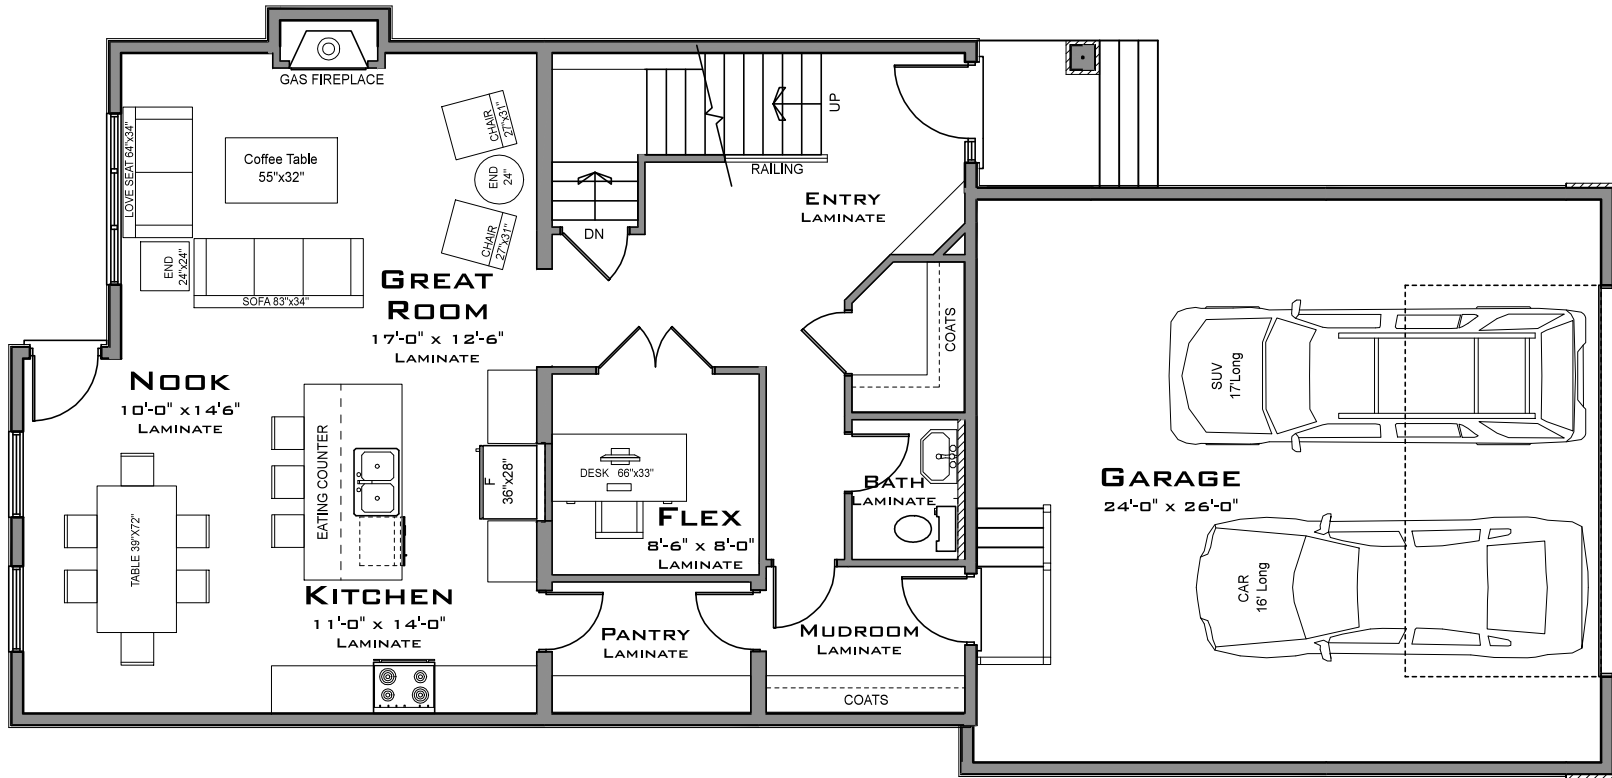

# THE QUANTUM

30' Pocket

2,350 Sq.Ft.

**FRONT ELEVATION**

# THE QUANTUM

30' Pocket

2,350 Sq.Ft.

## MAIN FLOOR PLAN

1,056 Sq.Ft.

## 2ND FLOOR PLAN

1,294 Sq.Ft.