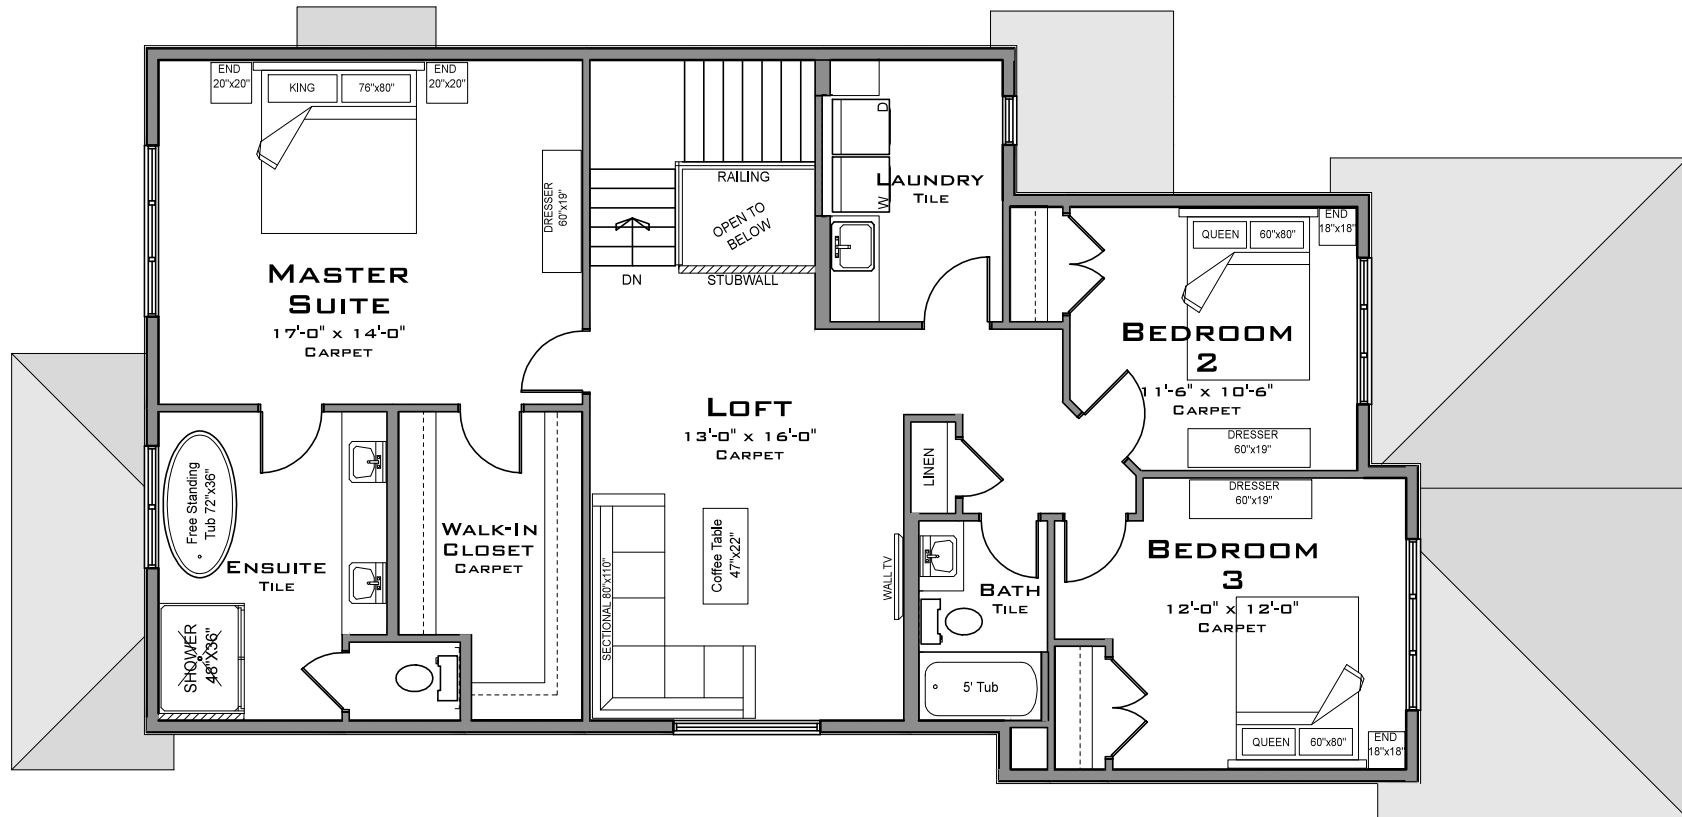

# THE QUANTUM

30' Pocket

2,350 Sq.Ft.

**FRONT ELEVATION**

# THE QUANTUM

30' Pocket

2,350 Sq.Ft.

## MAIN FLOOR PLAN

1,056 Sq.Ft.

## 2ND FLOOR PLAN

1,294 Sq.Ft.